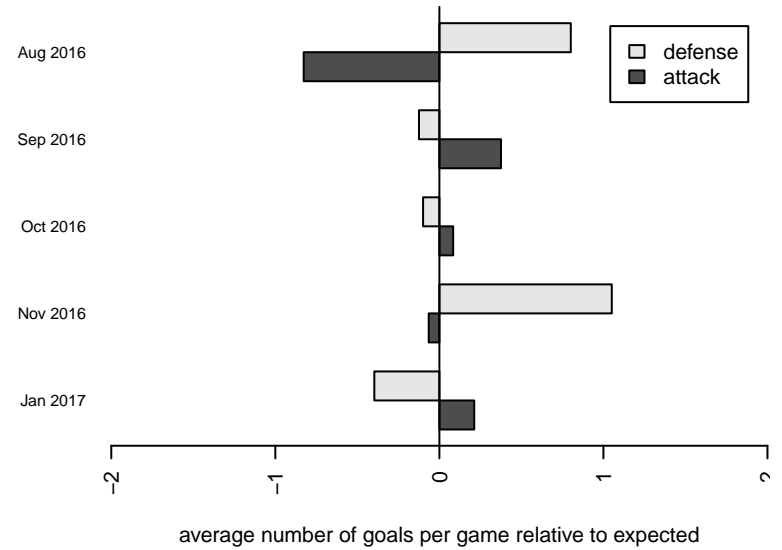

Performance relative to 13 month average