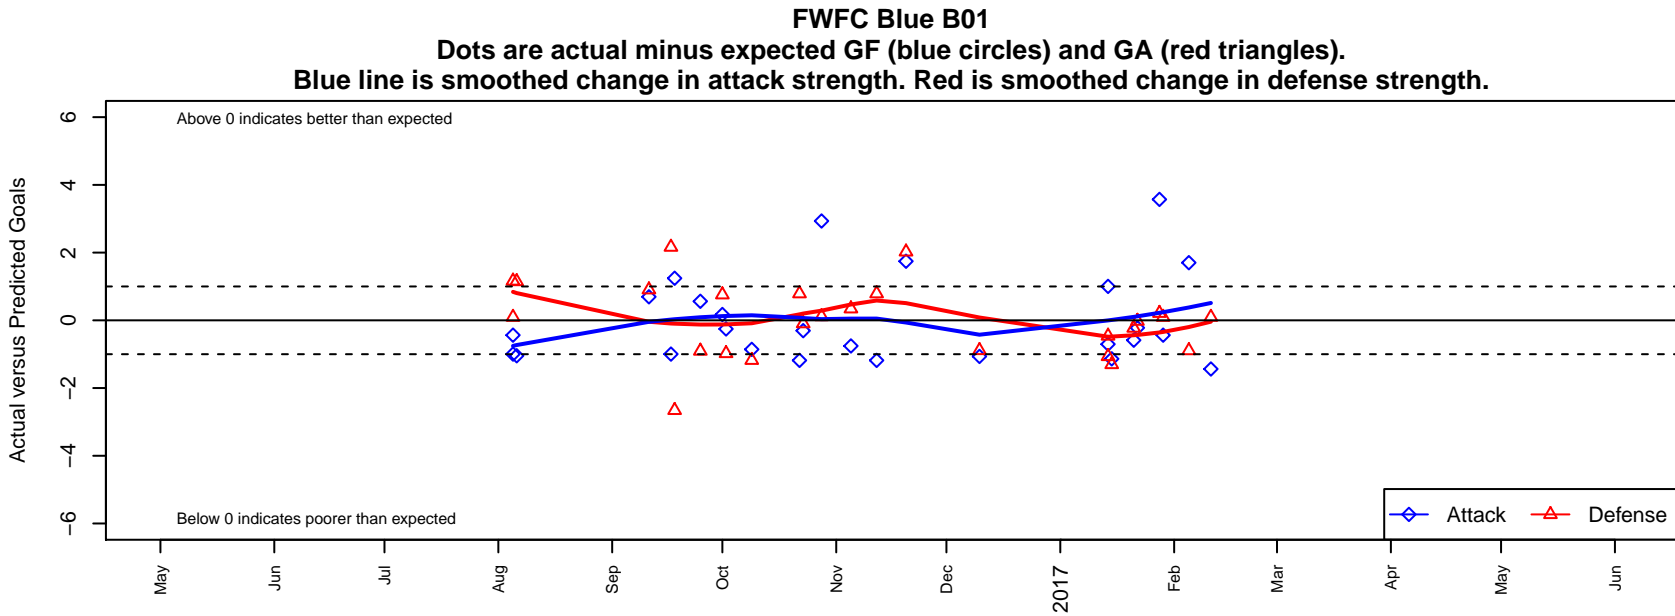

FWFC Blue B01

Federal Way FC
 Federal Way, WA
 B01 total strength=1563
 attack=18.92 defense=10.47
 fall league = RCL B01 Div 2

alt names used:
 FWFC B01 Blue (A)
 FWFC B01 BLUE (WA)
 FWFC B01 Blue
 FWFC B01 Blue (A)

Venues played:
 2016 WA Rush Cup B01 Gold U16
 2016 RCL B01 Div 2
 2016 PacNW Winter Classic Premier U16
 2016 WYS Presidents Cup B01 Div 1

**attack and defense variance (black dot)
relative to other teams
and top 10 in region**