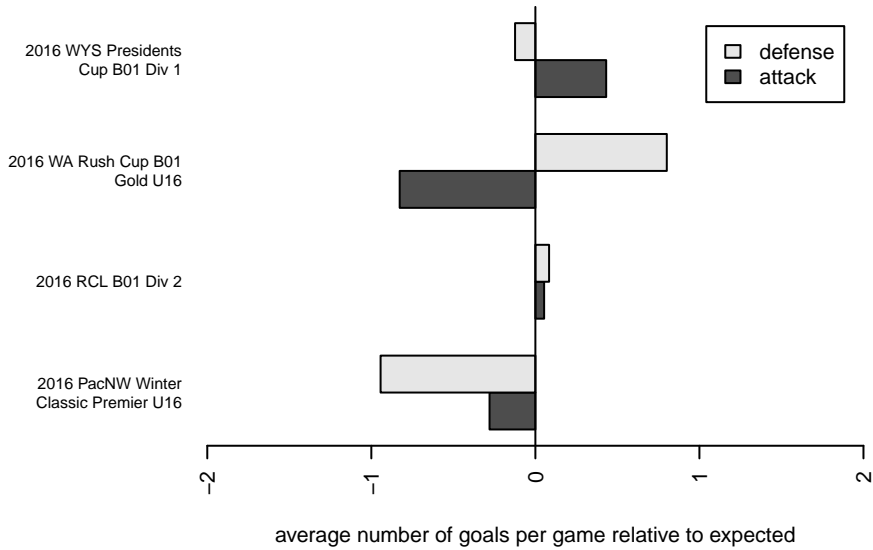

Performance relative to 13 month average