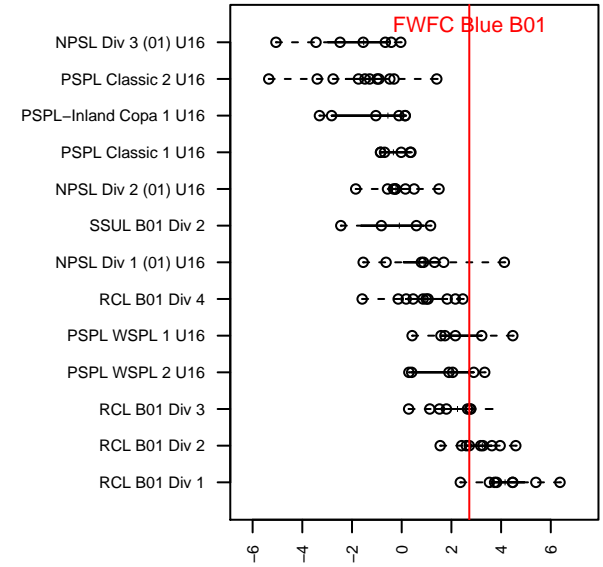

**attack and defense rating
relative to others at age
and all opponents in last 13 months**